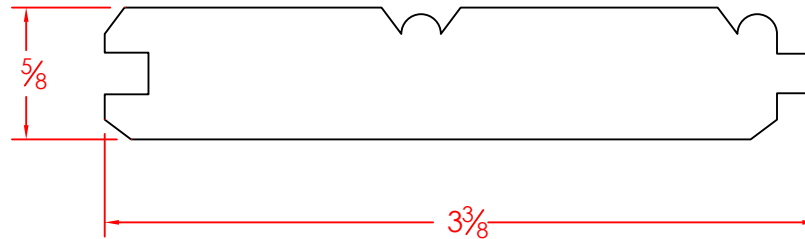

Please choose from available styles & lengths

Traditional Frontier

12ft. Length

18ft. Length

20ft. Length

8ft. Length

10ft. Length

NOT TO SCALE

AZEK BUILDING PRODUCTS, INC.
WWW.AZEK.COM
(877) ASK-AZEK

BEADBOARD

SCALE 1:1

5/8" X 3-1/2"