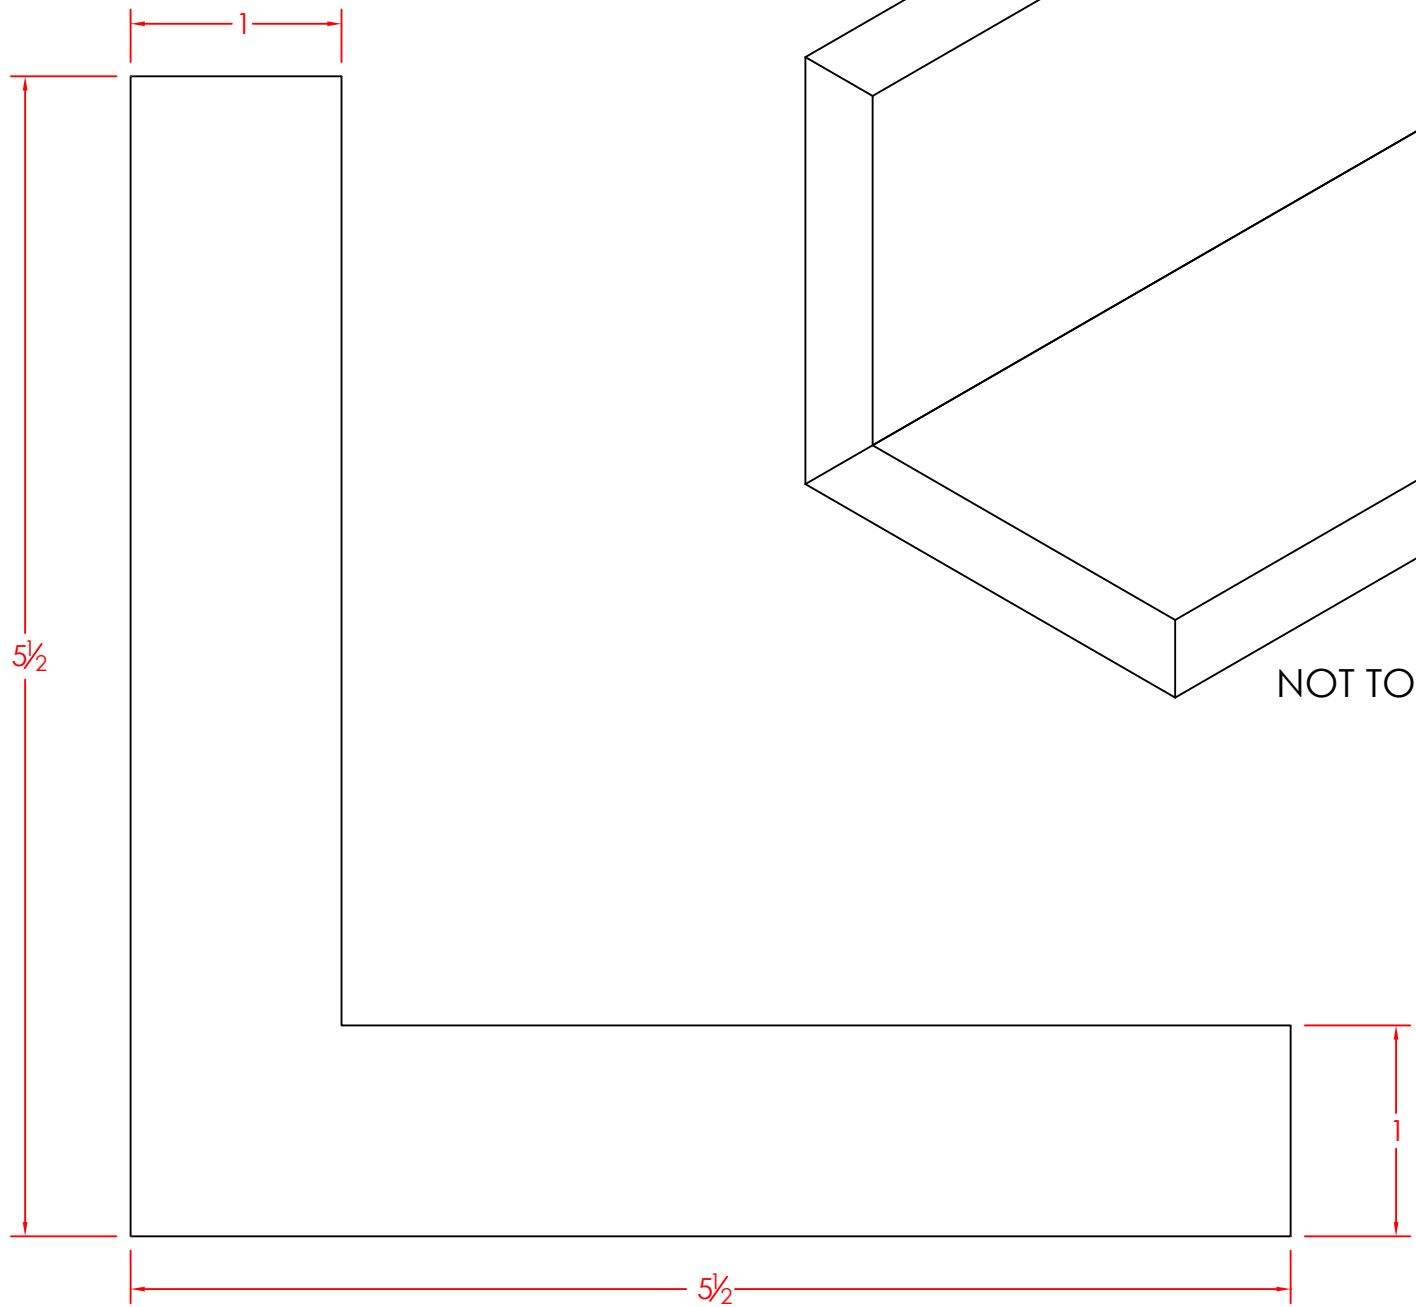

Please choose from available styles & lengths

Traditional Frontier

12ft. Length

18ft. Length 8ft. Length

20ft. Length 10ft. Length

NOT TO SCALE

AZEK BUILDING PRODUCTS, INC.
WWW.AZEK.COM
(877) ASK-AZEK

AZEK[®]
Trim

CORNERBOARD

SCALE 1:1

5/4 X 6 X 6

(1" X 5-1/2" X 5-1/2")