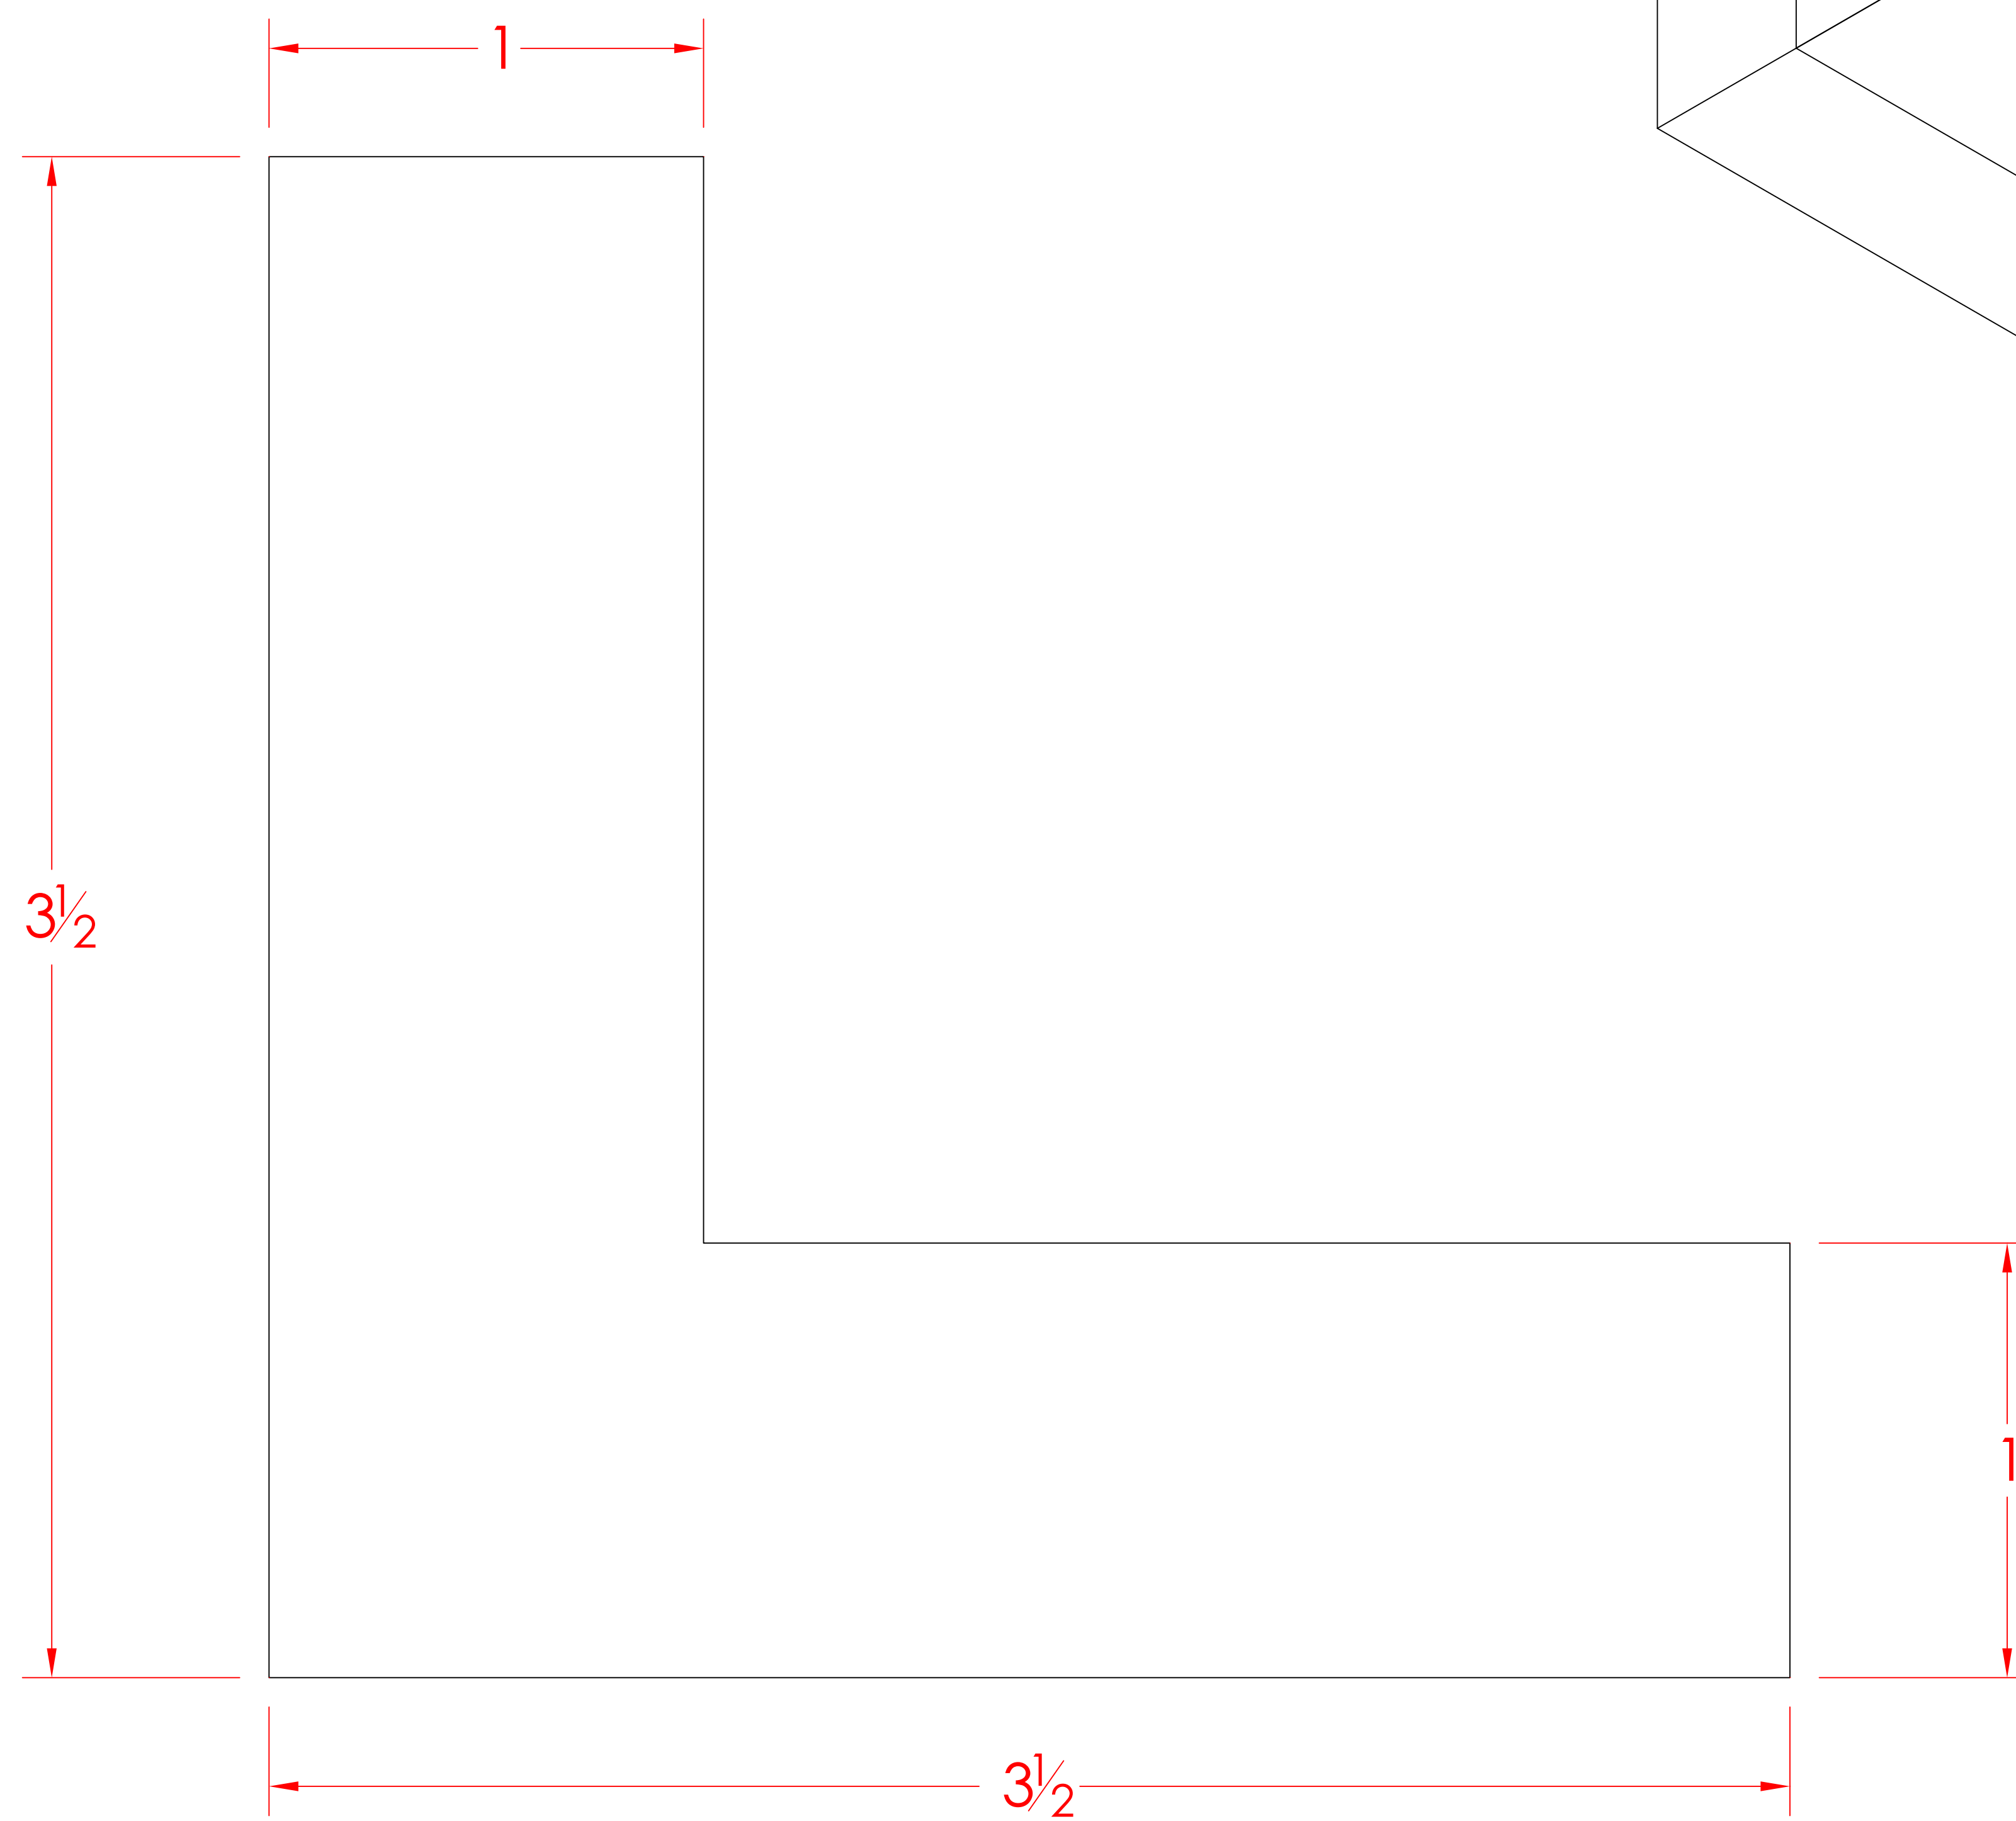

Please choose from available styles & lengths

Traditional     Frontier

12ft. Length

18ft. Length

20ft. Length

8ft. Length

10ft. Length

NOT TO SCALE

AZEK BUILDING PRODUCTS, INC.  
WWW.AZEK.COM  
(877) ASK-AZEK

CORNERBOARD

SCALE 1:1

5/4 X 4 X 4    (1" X 3-1/2" X 3-1/2")