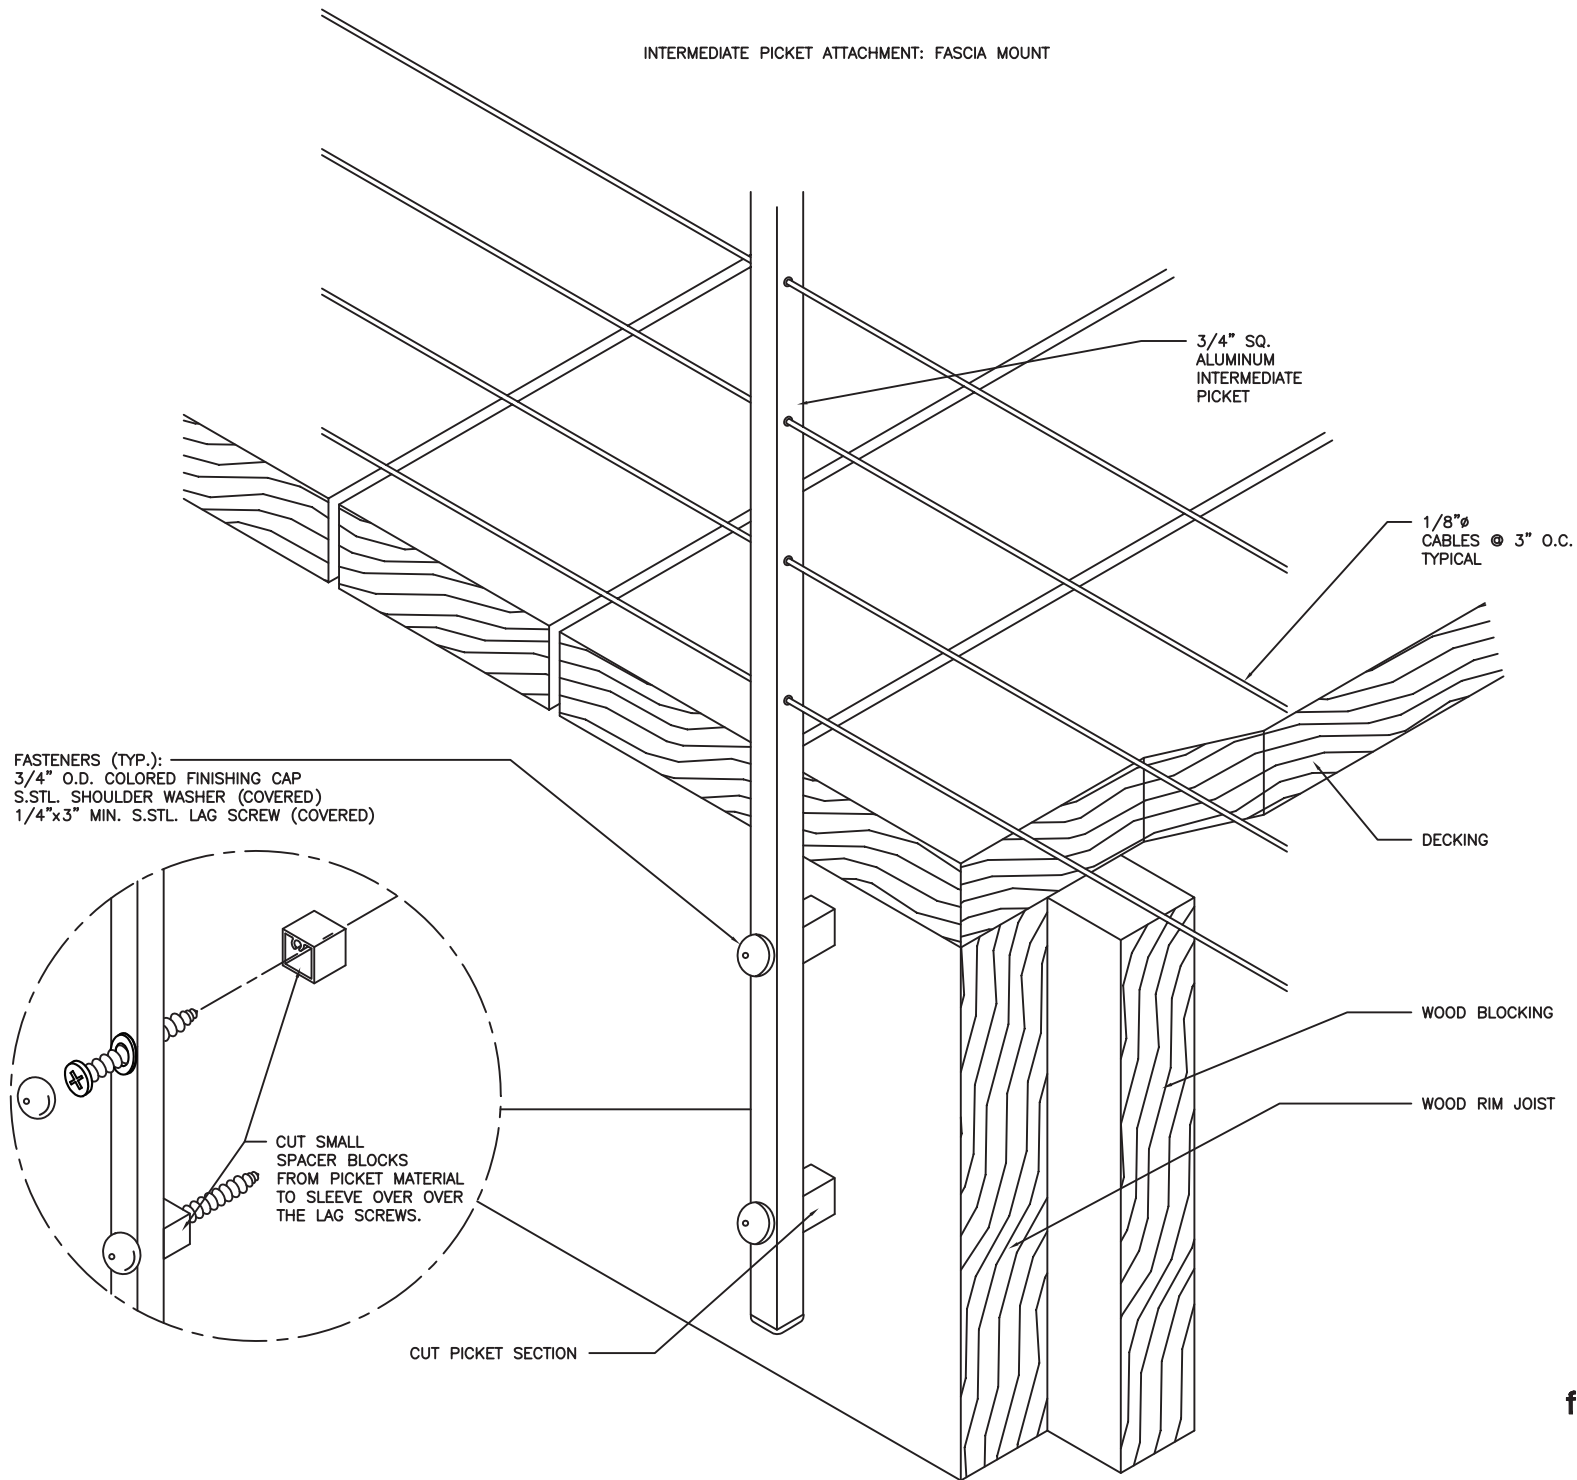

INTERMEDIATE PICKET ATTACHMENT: FASCIA MOUNT

DWG # 1-PICKET ATT FM REV 2
DATE 4/08

feeneyarchitectural
PRODUCTS

DesignRail™ - Railing Systems
2603 Union Street
Oakland, CA 94607-2423
Ph: 800-888-2418 or 510-893-9473
Fx: 510-893-9484, www.designrail.com